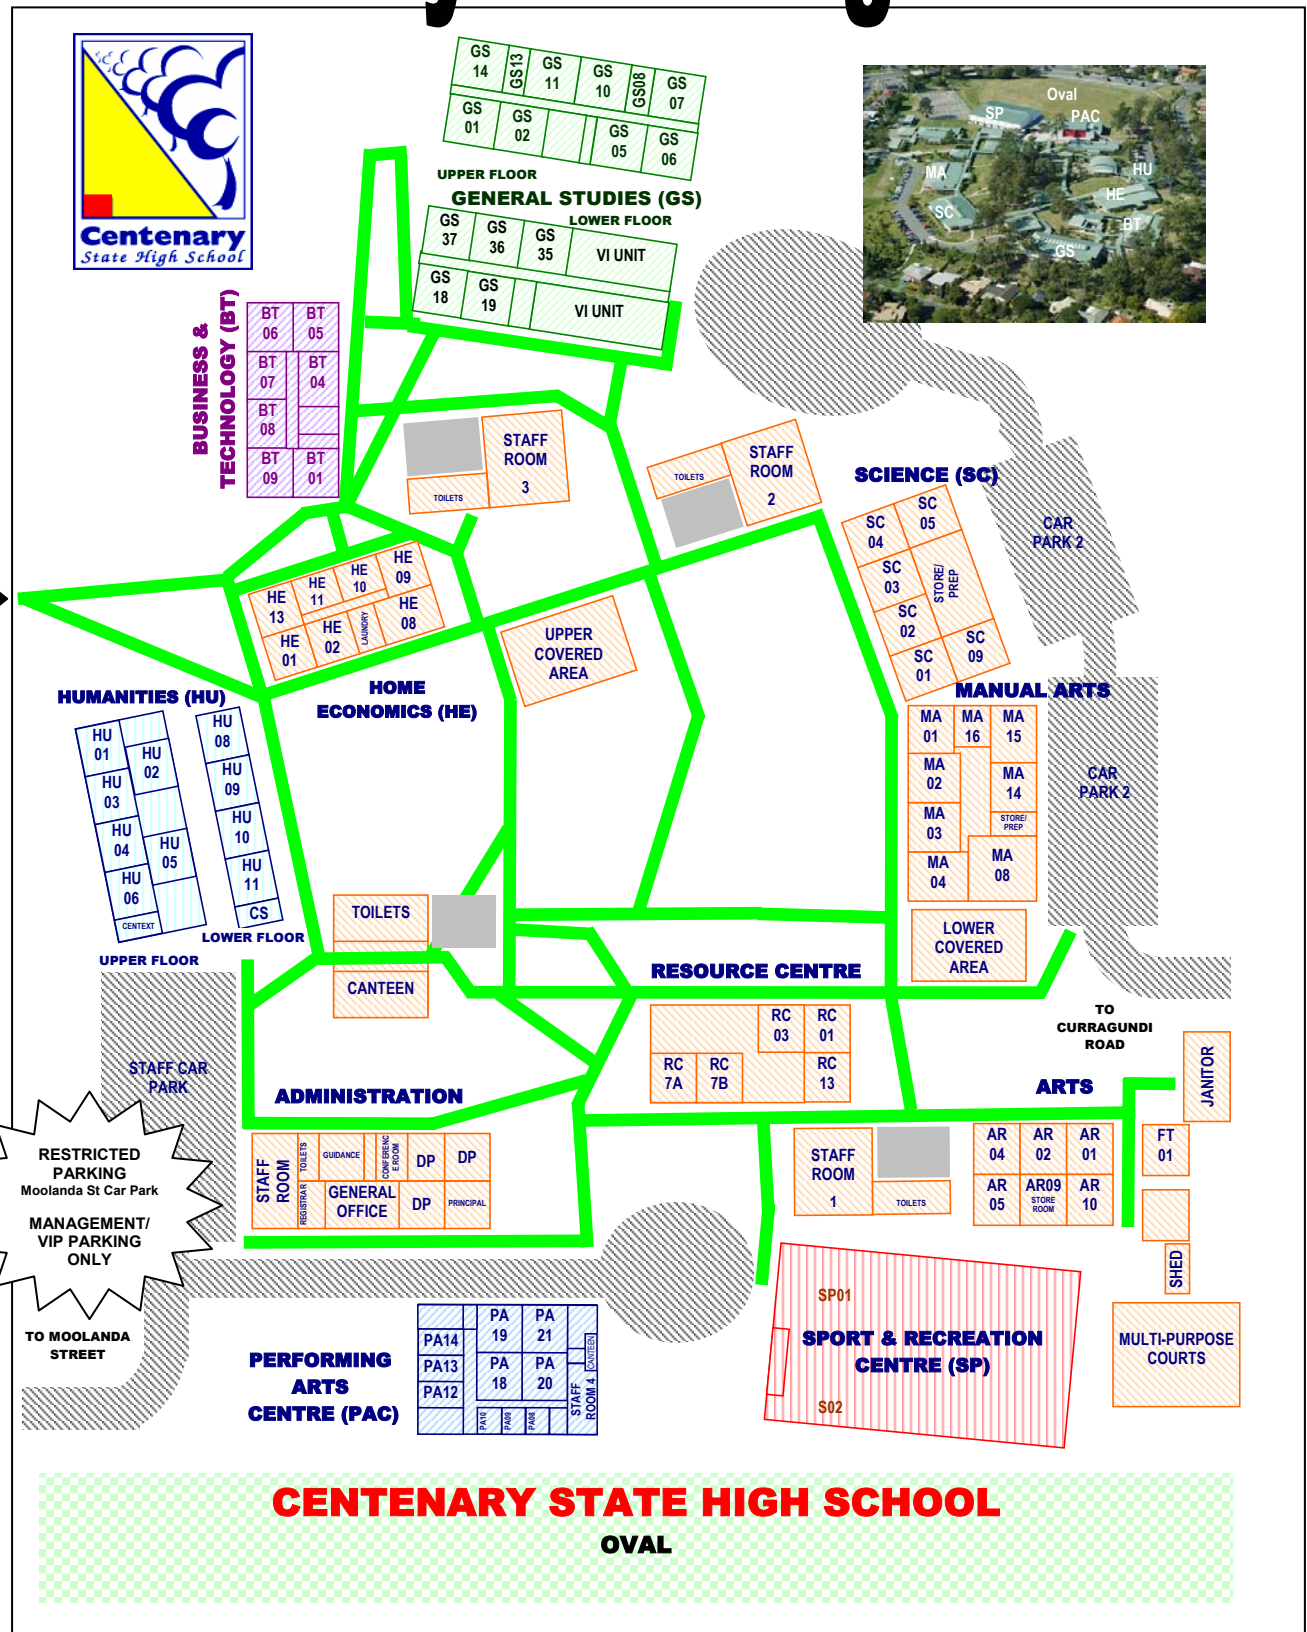

Centenary State High School

Gateway off Moolanda Street
 Street
 Moolanda

Curragundi Road

CENTENARY STATE HIGH SCHOOL
OVAL

Yallambee Road
Parking available in the Yallambee Road Car Park
at the base of the oval.